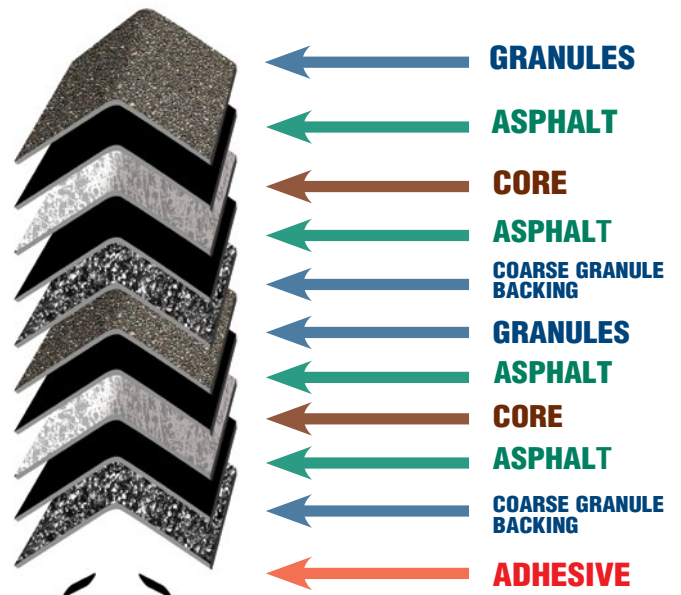

TIMBERTEX®

Premium Ridge Cap Shingles

Learn about
Ridge Cap
Shingles

*The Perfect Finishing Touch
For Your New Roof Should Be
A Protective And Distinctive*

Ridge Cap Shingle

A Distinctive And Protective Premium Ridge Cap Shingle Will:

- Match the performance of your new roof (unlike using typical 20- or 25-year cut-up strip shingles as your ridge cap)
- Accentuate the natural beauty of your newly installed architectural shingle roof (or even add dimension and depth to a strip shingle roof)
- Offer multi-layer protection at the highest-stress areas of your roof (the hips and ridges)
- Provide a striking and higher-quality alternative to using cut-up strip shingles as your ridge cap

Timbertex® Premium Ridge Cap Shingles are a key part of the GAF Lifetime Roofing System and have even earned the prestigious Good Housekeeping Seal (applicable in U.S. only; see reverse).

Multi-Layer Protection For Your Home

gaf.com